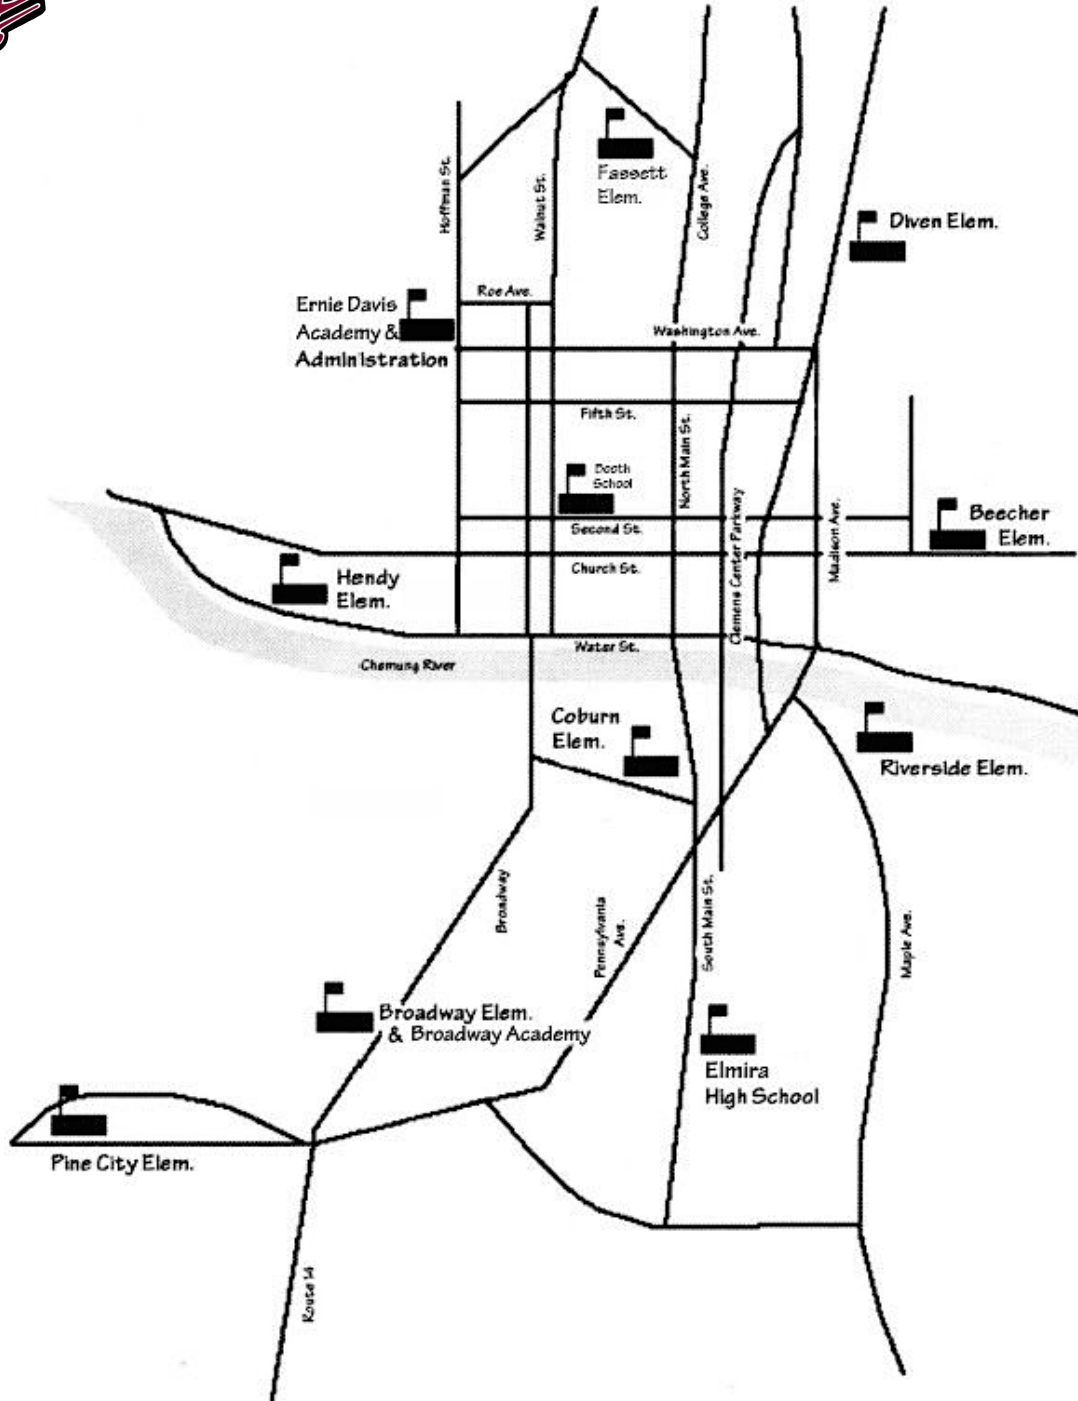

Elmira City School District Map, Elmira, NY